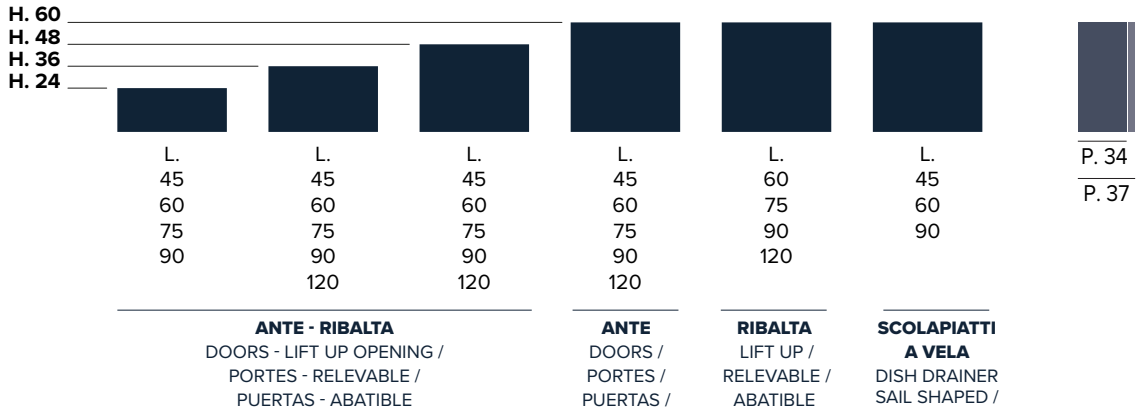

S22

PENSILI

WALL UNITS / MEUBLES HAUTS / COLGANTES