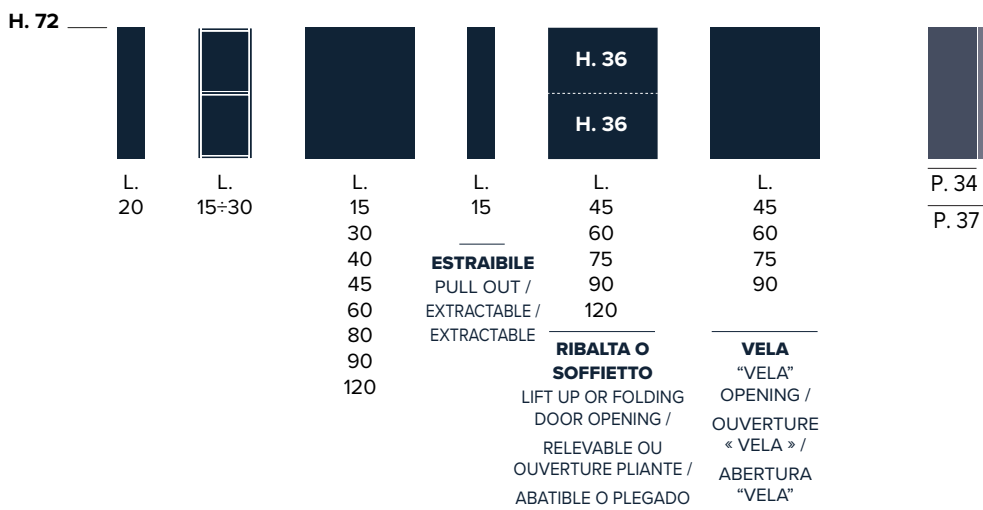

S22

PENSILI

WALL UNITS / MEUBLES HAUTS / COLGANTES