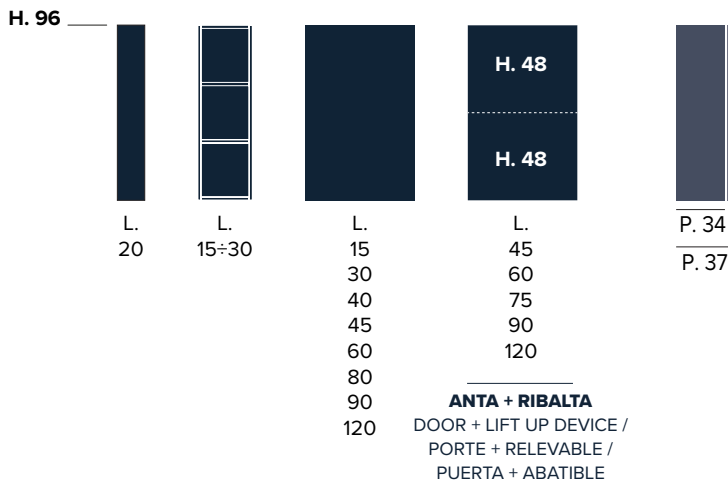

S22

PENSILI

WALL UNITS / MEUBLES HAUTS / COLGANTES